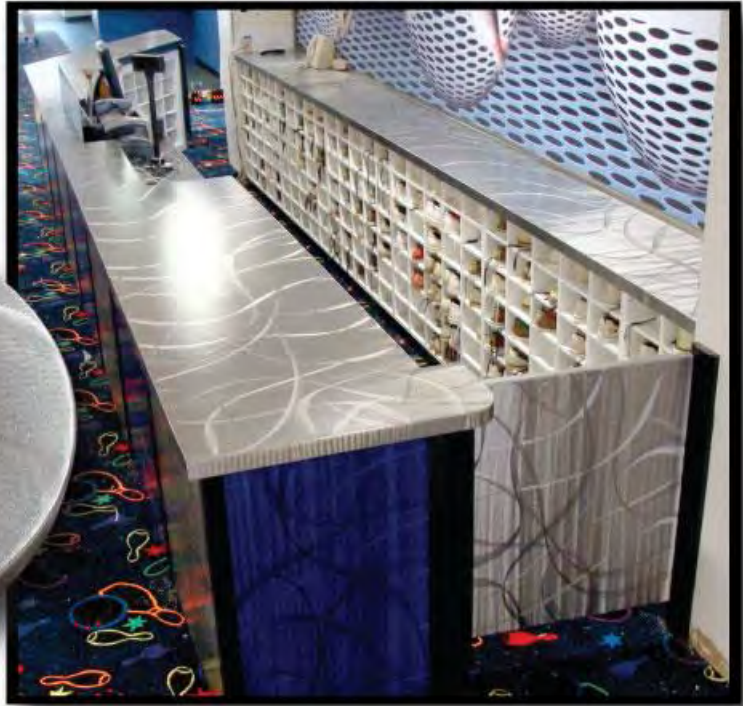

U.S. AIRFORCE ACADEMY
BOWLING FACILITY COUNTER
COLORADO SPRINGS, CO.

OIOSMETALS.COM
CREATIONS WITHOUT BOUNDARIES