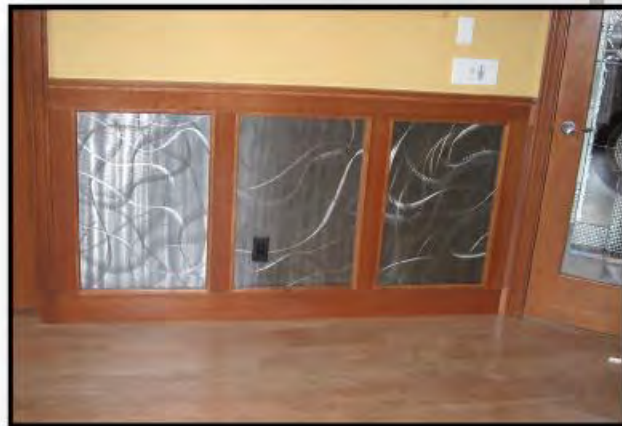

ACCENT PANELS

20"x36"

OIOSMETALS.COM
CREATIONS WITHOUT BOUNDARIES

Green by Design and produced from 98% recycled Steel

Made In the USA!