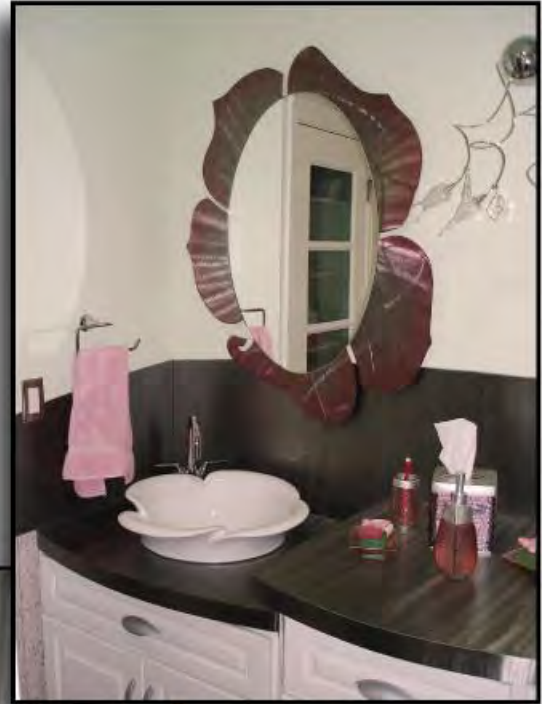

BATHROOM COUNTER AND MIRROR