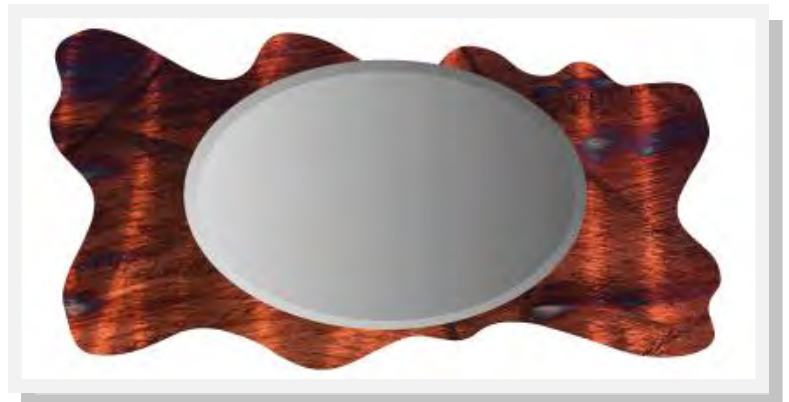

Wendy Mirror- Scr/Nova/Armor 30"H x 60"W

Green by Design and produced from 98% recycled Steel