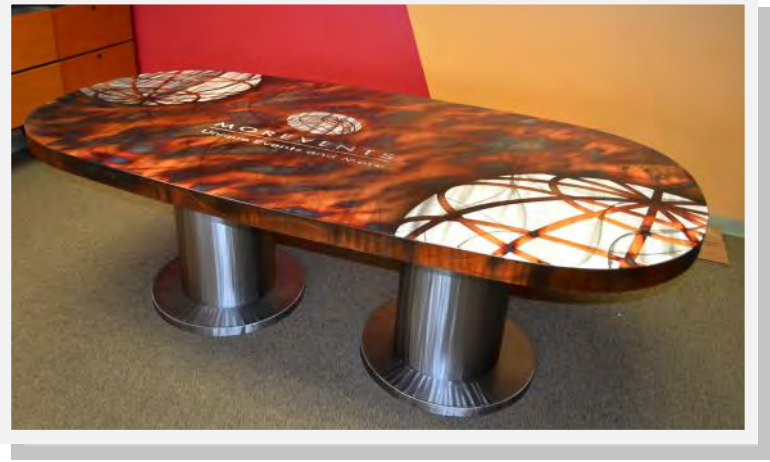

2013 Dios Metals Commercial Catalog

**Made In the
USA!**

Green by Design and produced from 98% recycled Steel

Medium Edge Race Track Oval Conference Table with Pedestals (With Power)

As Shown: 48"x" 180"
Top - Race Track Oval
Med Edge Str/Nova/Armor
3x Pedestal: 30"H Square
Finish: Texture black

Green by Design and produced from 98% recycled Steel

Made In the USA!

Medium Edge Conference Tables with Pedestals (No Power)

As Shown: More Events Logo
48"x" 120"

Top - Surf Board Oval
Med Edge Scr/Tuscan/Armor
2x Pedestal: 30"H Round
Finish: Str/Steel/Armor

As Shown: 48"x 144"
Top - Rectangle
Med Edge Scr/Red/Passion/
Armor
2x Pedestal: 30"H Rectangle
Finish: Texture black

Green by Design and produced from 98% recycled Steel

Custom Conference Tables

As Shown:
54"x" 144"
Top - Race Track Oval
Med Edge Ran/Tuscan
2x Pedestal: 30"H Round
Finish: Texture Black

As Shown:
42"x" 72"
Top - Rectangle
Std Edge Scr/Mono Black/
Passion/Armor
Rectangle Legs: 30"H
Finish: Texture Black

Green by Design and produced from 98% recycled Steel

**Made In the
USA!**

Medium Edge Star Conference Table