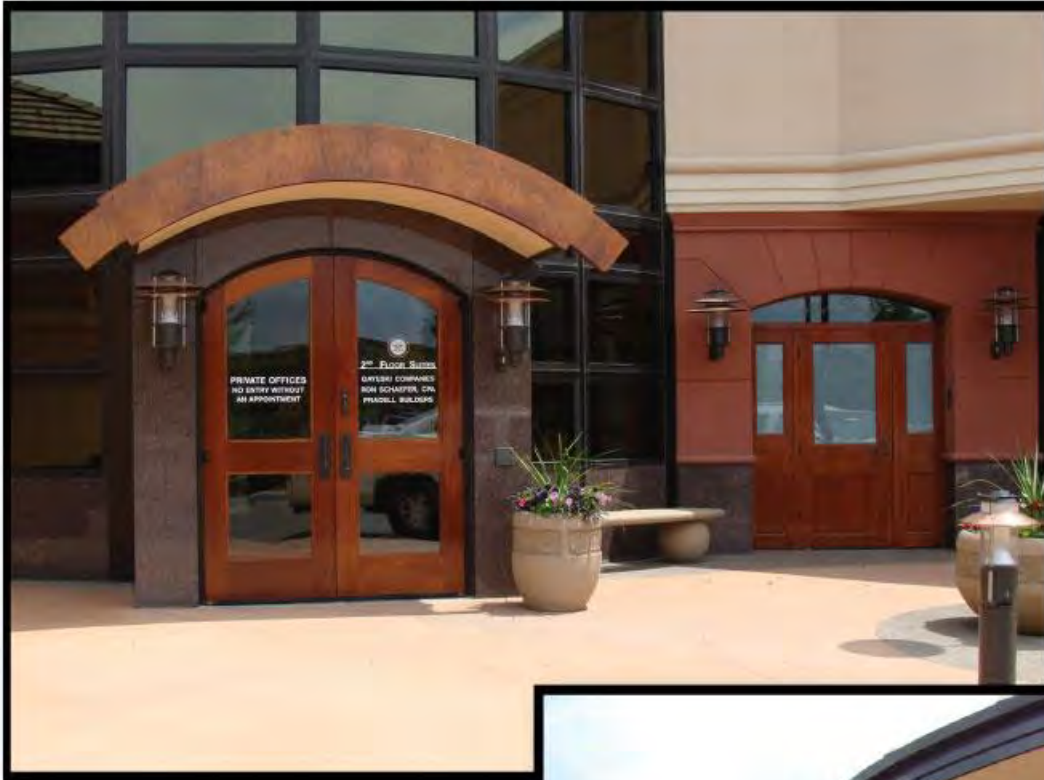

METAL FACIA
DENVER, COLORADO

OIOSMETALS.COM
CREATIONS WITHOUT BOUNDARIES

Green by Design and produced from 98% recycled Steel

Made In the USA!