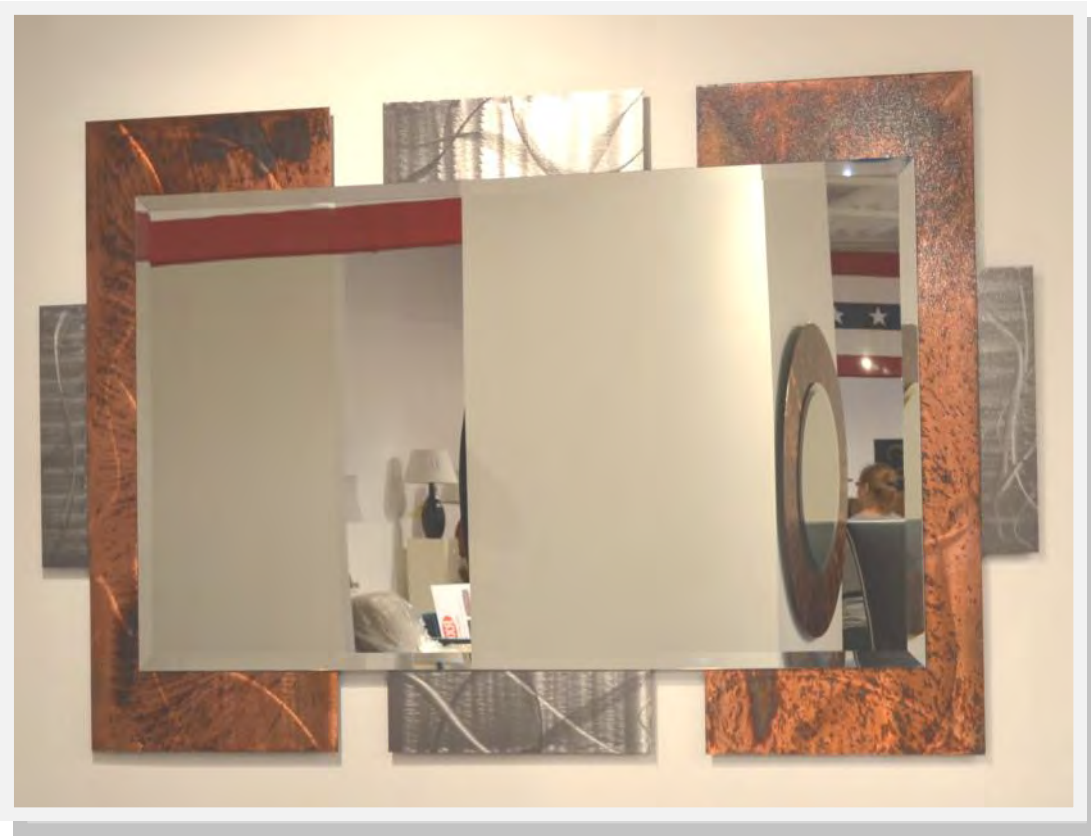

Large Mirrors

As shown:
Pappion Mirror
Scr/Nova/Steel/Armor
48"H x 72"L